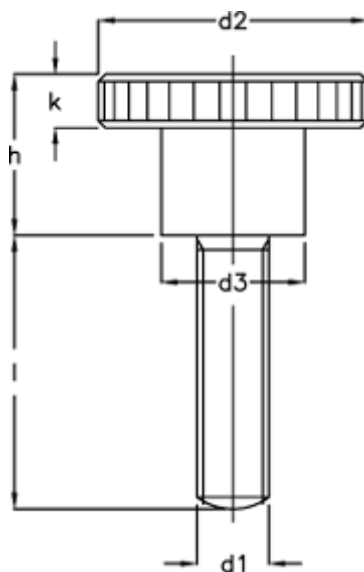

Article number: 207036371

Description: E+G Knurled thumb screw, st. steel  
DIN 464-M8-16-NI

## Measures

---

$d1$	= M8
$d2$	= 30
$d3$	= 16
$H$	= 18.0
$K$	= 6.0
Length $L$	= 16